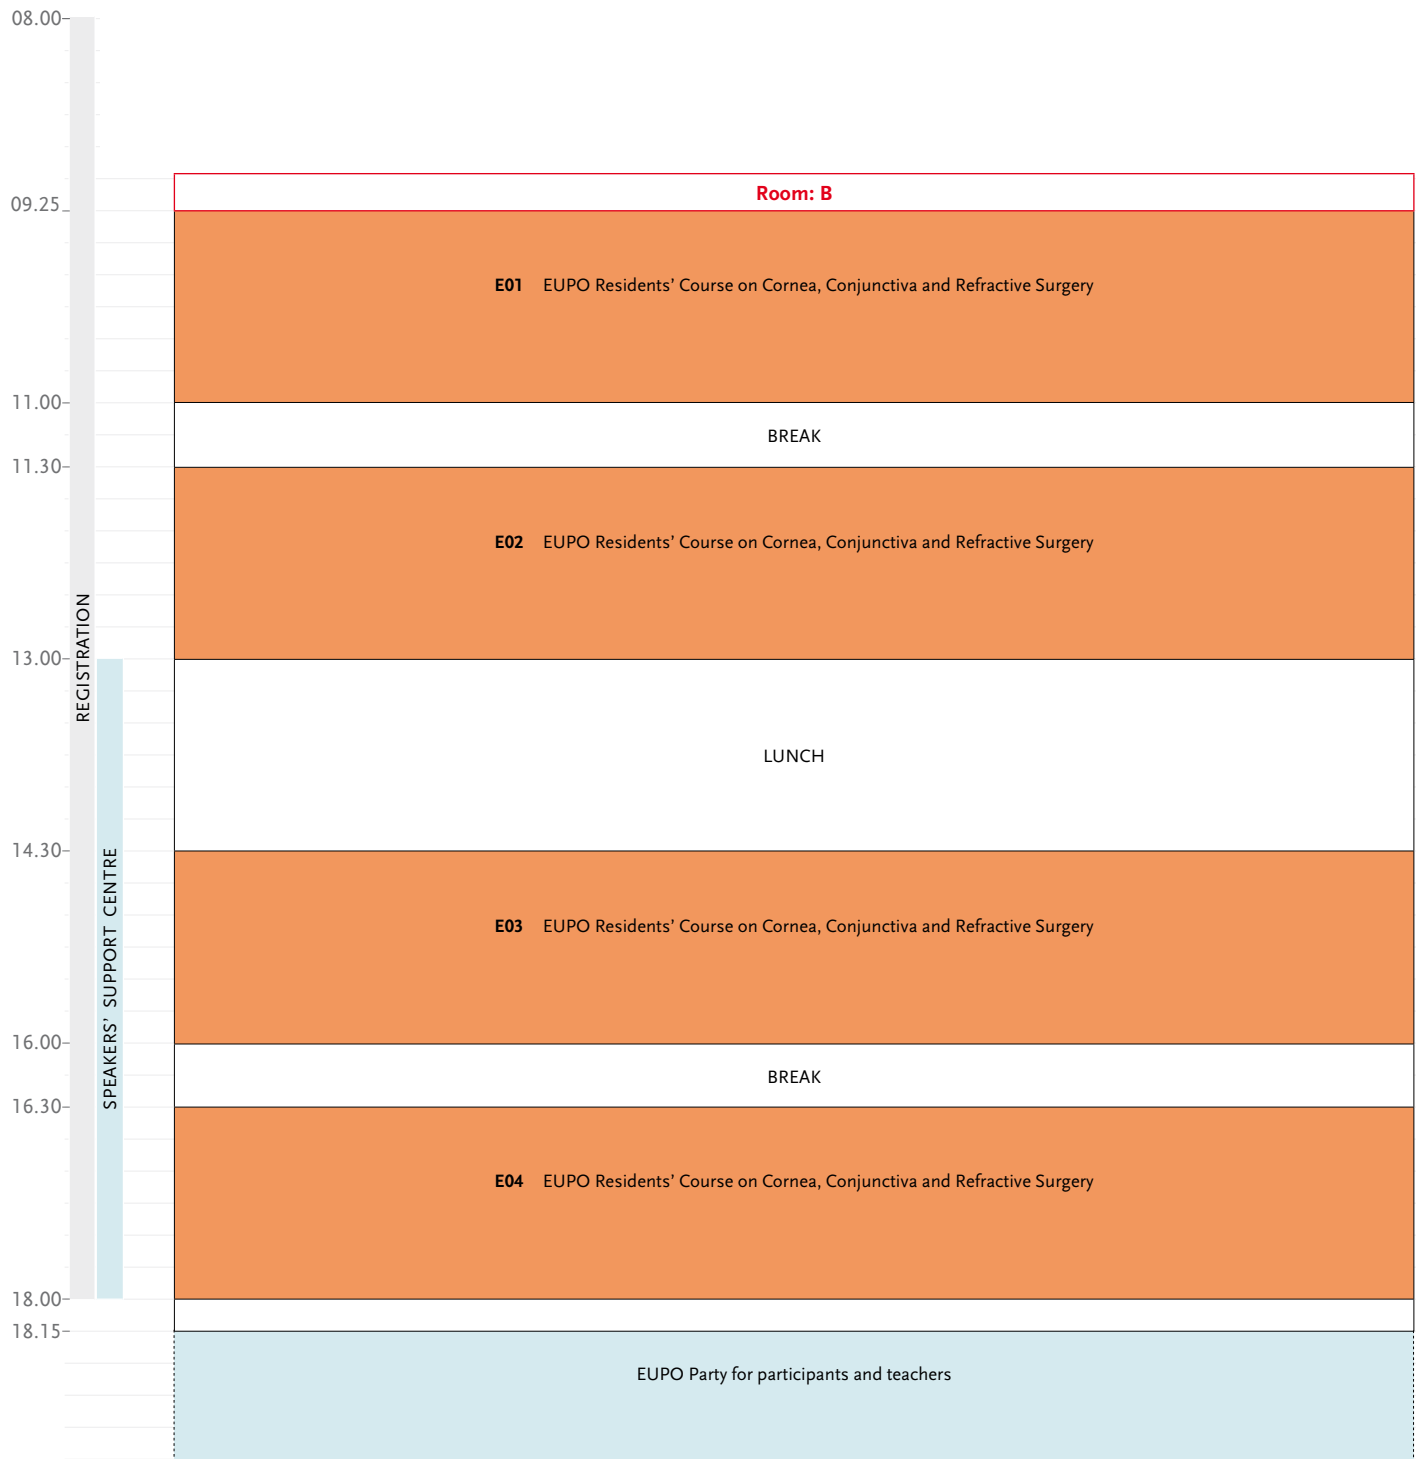

Programme at a Glance – Friday, 12 June

SESSION	KN = Key Note Lecture	FP/RF/BP = Abstract Presentations	VS = Video Session
	S = Symposium	S = Allied Professions	E = Eupo
	C = Course	ISY = Industry Sponsored Symposium	Social Event